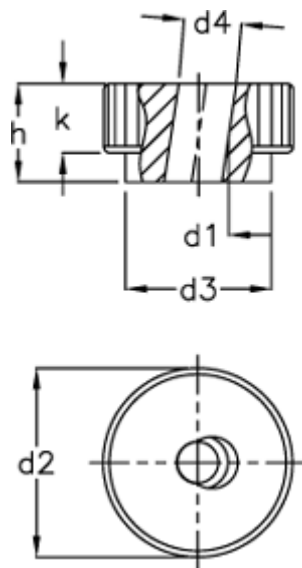

Article number: 20711508

Description: E+G Quick release knurled nut GN 6303.1-M5

Measures

d1 = M5

d2 = 20

d3 = 16

d4 = 5.3

h = 12

K = 8